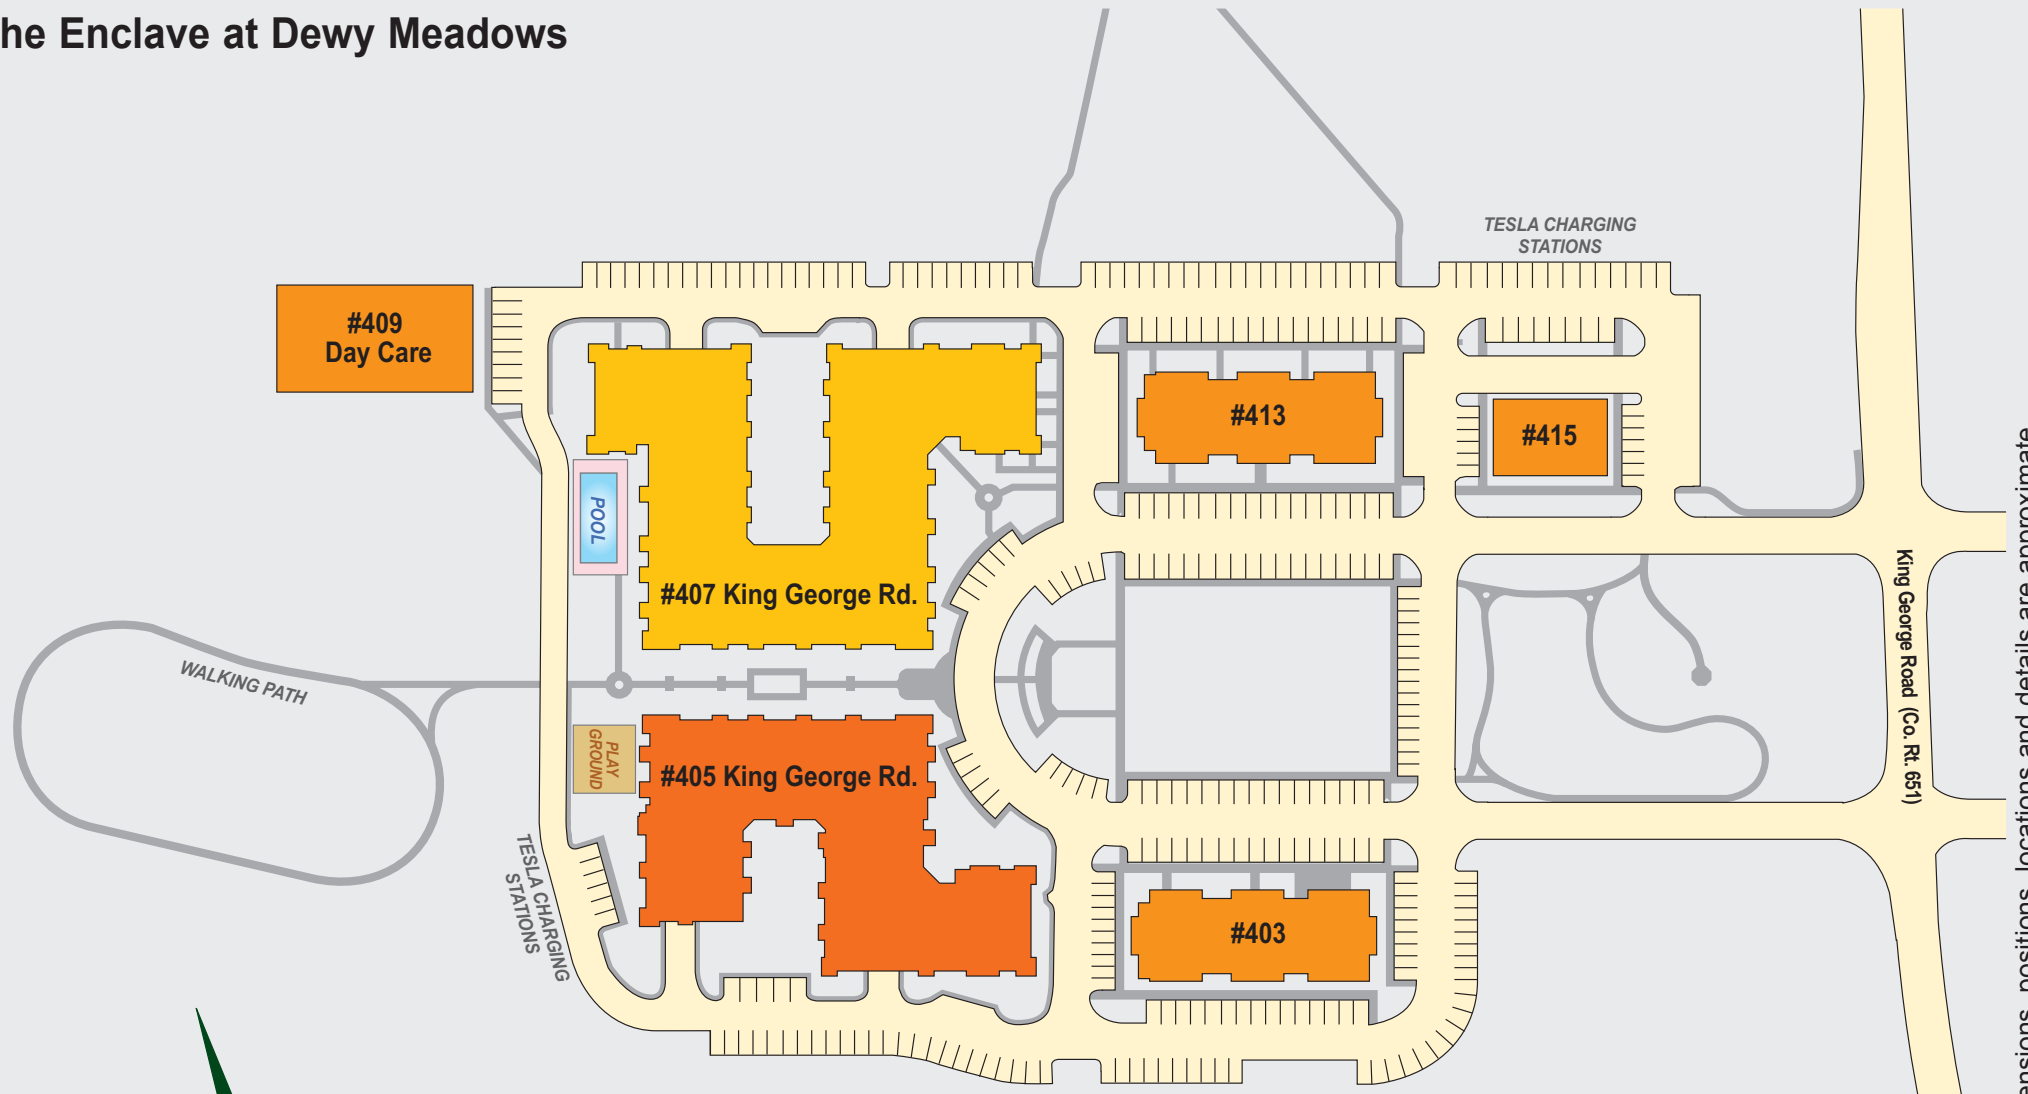

The Enclave at Dewy Meadows

413 Tenants

- Tsuru Japanese Restaurant
- Foxy Salon
- AT&T Wireless
- Frozen Falls Yogurt
- Homefront Design
- Dentist

415 Tenants

- Dunkin Dounts

409 Tenants

- Crawlers 2 Scholars Day School

403 Tenants

- Figaro Italian Restaurant
- O'Bagel
- Ridge Fine Wines
- Sky Tae Kwon Do

All dimensions, positions, locations and details are approximate.