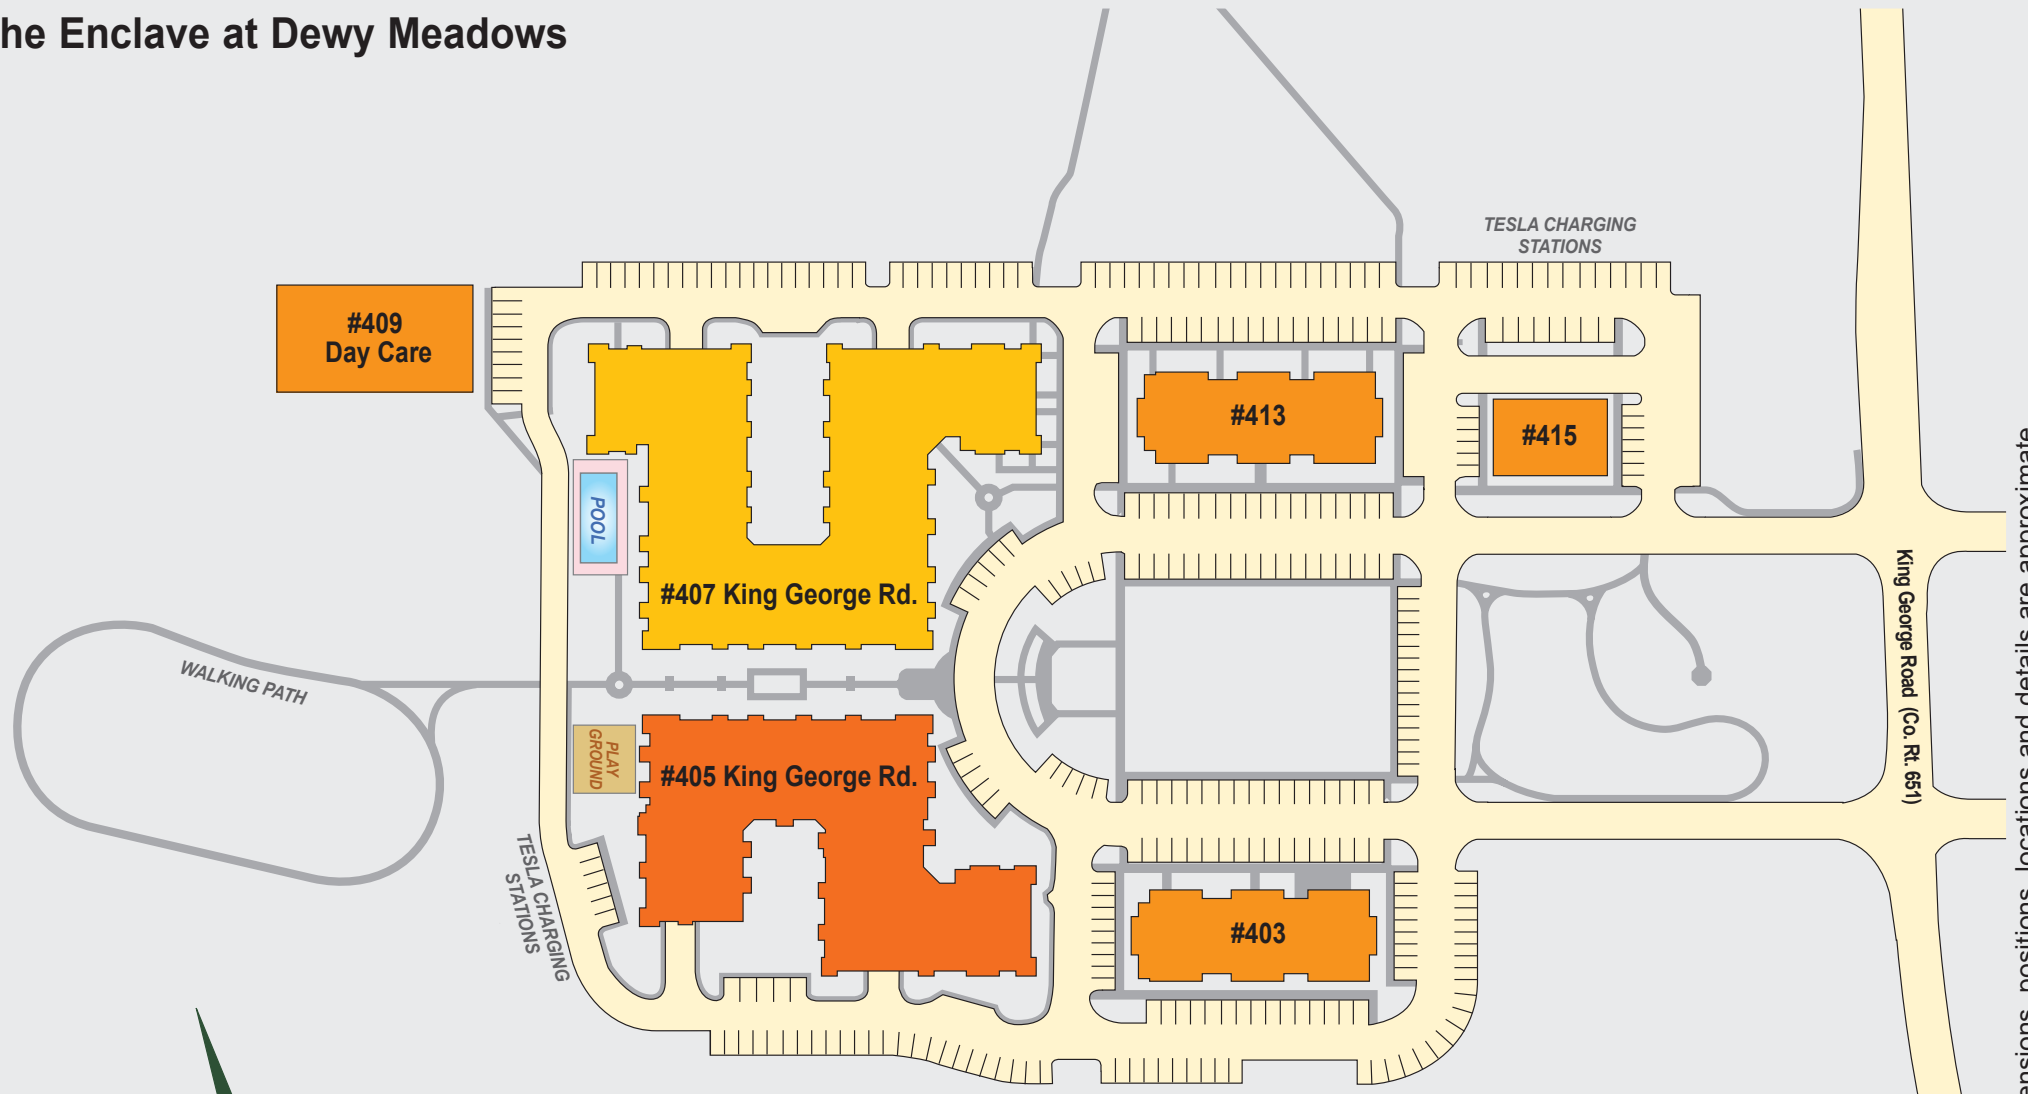

The Enclave at Dewy Meadows

- 413 Tenants**
- Tsuru Japanese Cuisine
 - Foxy Salon & Spa
 - AT&T Wireless
 - Frozen Falls
 - Homefront Design Studio
 - 21st Century Dental Care
 - Fischer Health & Rehab

- 415 Tenants**
- Dunkin Donuts
- 409 Tenants**
- Crawlers 2 Scholars Day School

- 403 Tenants**
- Figaro Ristorante Italiano
 - O'Bagel
 - Ridge Fine Wines
 - SKY TaeKwonDo
 - Mystic Lobster Roll Co.

All dimensions, positions, locations and details are approximate.